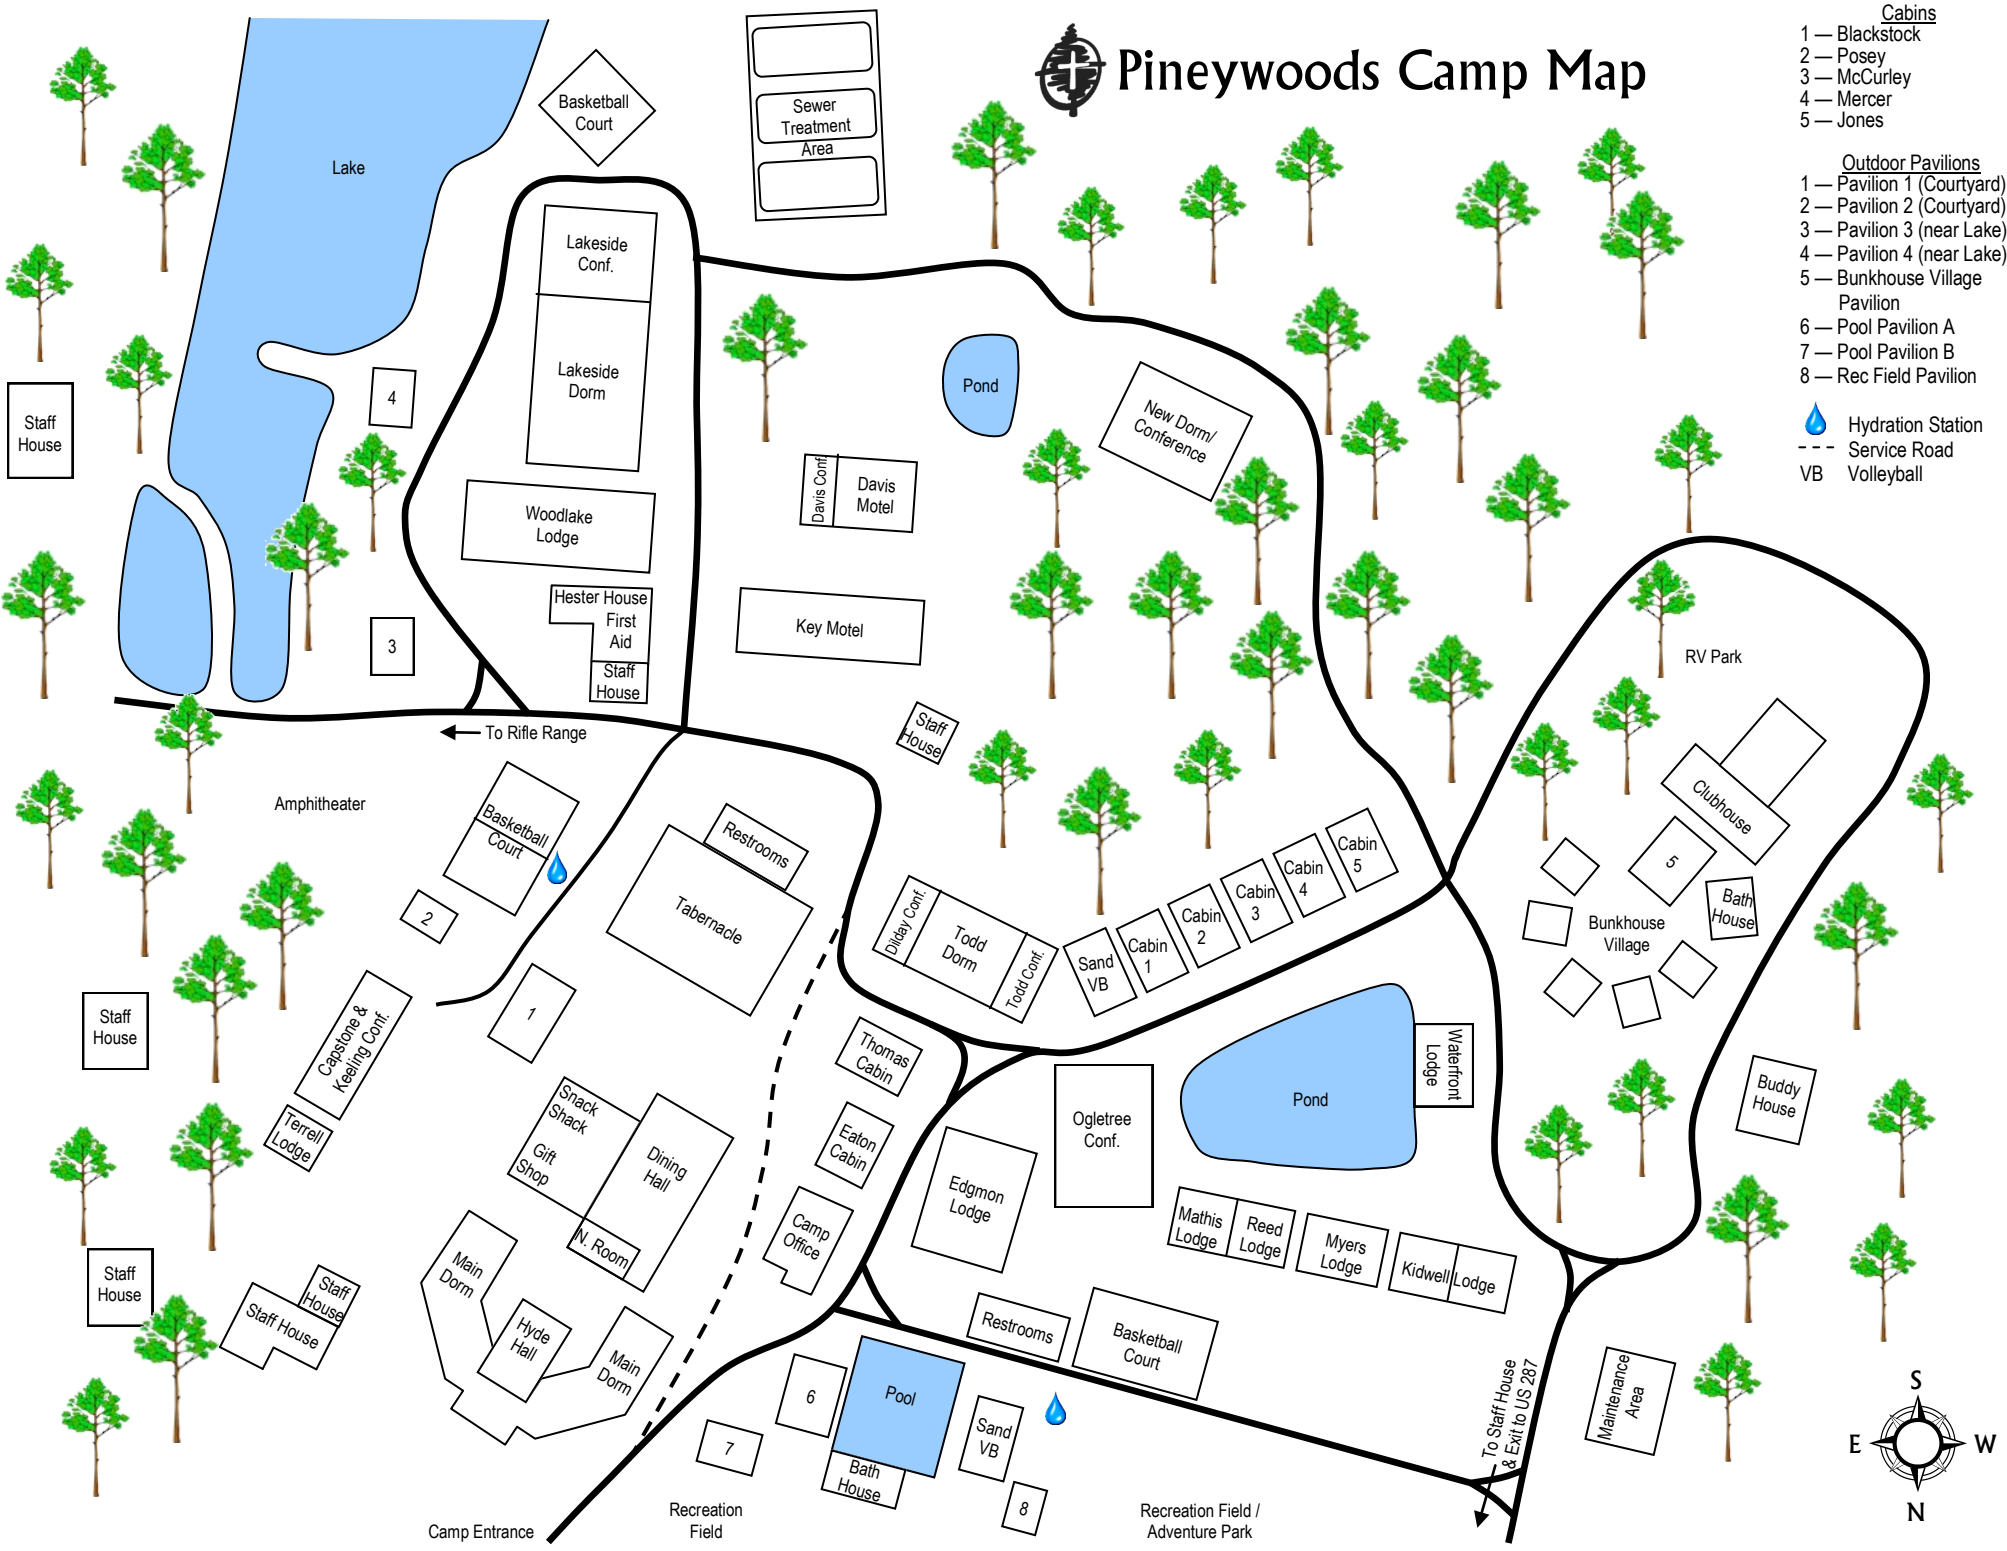

Pineywoods Camp Map

- Cabins**
- 1 — Blackstock
 - 2 — Posey
 - 3 — McCurley
 - 4 — Mercer
 - 5 — Jones

- Outdoor Pavilions**
- 1 — Pavilion 1 (Courtyard)
 - 2 — Pavilion 2 (Courtyard)
 - 3 — Pavilion 3 (near Lake)
 - 4 — Pavilion 4 (near Lake)
 - 5 — Bunkhouse Village Pavilion
 - 6 — Pool Pavilion A
 - 7 — Pool Pavilion B
 - 8 — Rec Field Pavilion

-  Hydration Station
-  Service Road
-  Volleyball

Map labels include: Lake, Basketball Court, Sewer Treatment Area, Lakeside Conf., Lakeside Dorm, Woodlake Lodge, Hester House, First Aid, Staff House, Davis Conf., Davis Motel, Key Motel, New Dorm/Conference, Pond, Staff House, To Rifle Range, Amphitheater, Basketball Court, Restrooms, Tabernacle, Dillard Conf., Todd Dorm, Todd Conf., Sand VB, Cabin 1, Cabin 2, Cabin 3, Cabin 4, Cabin 5, Waterfront Lodge, RV Park, Clubhouse, Bath House, Bunkhouse Village, Buddy House, Staff House, Capstone & Keeling Conf., Terrell Lodge, Shack Shack, Gift Shop, Dining Hall, N. Room, Main Dorm, Hyde Hall, Main Dorm, Thomas Cabin, Eaton Cabin, Camp Office, Edgmon Lodge, Ogletree Conf., Mathis Lodge, Reed Lodge, Myers Lodge, Kidwell Lodge, Pool, Bath House, Sand VB, Restrooms, Basketball Court, Maintenance Area, Recreation Field, Recreation Field / Adventure Park, Camp Entrance, To Staff House & Exit to US 287.