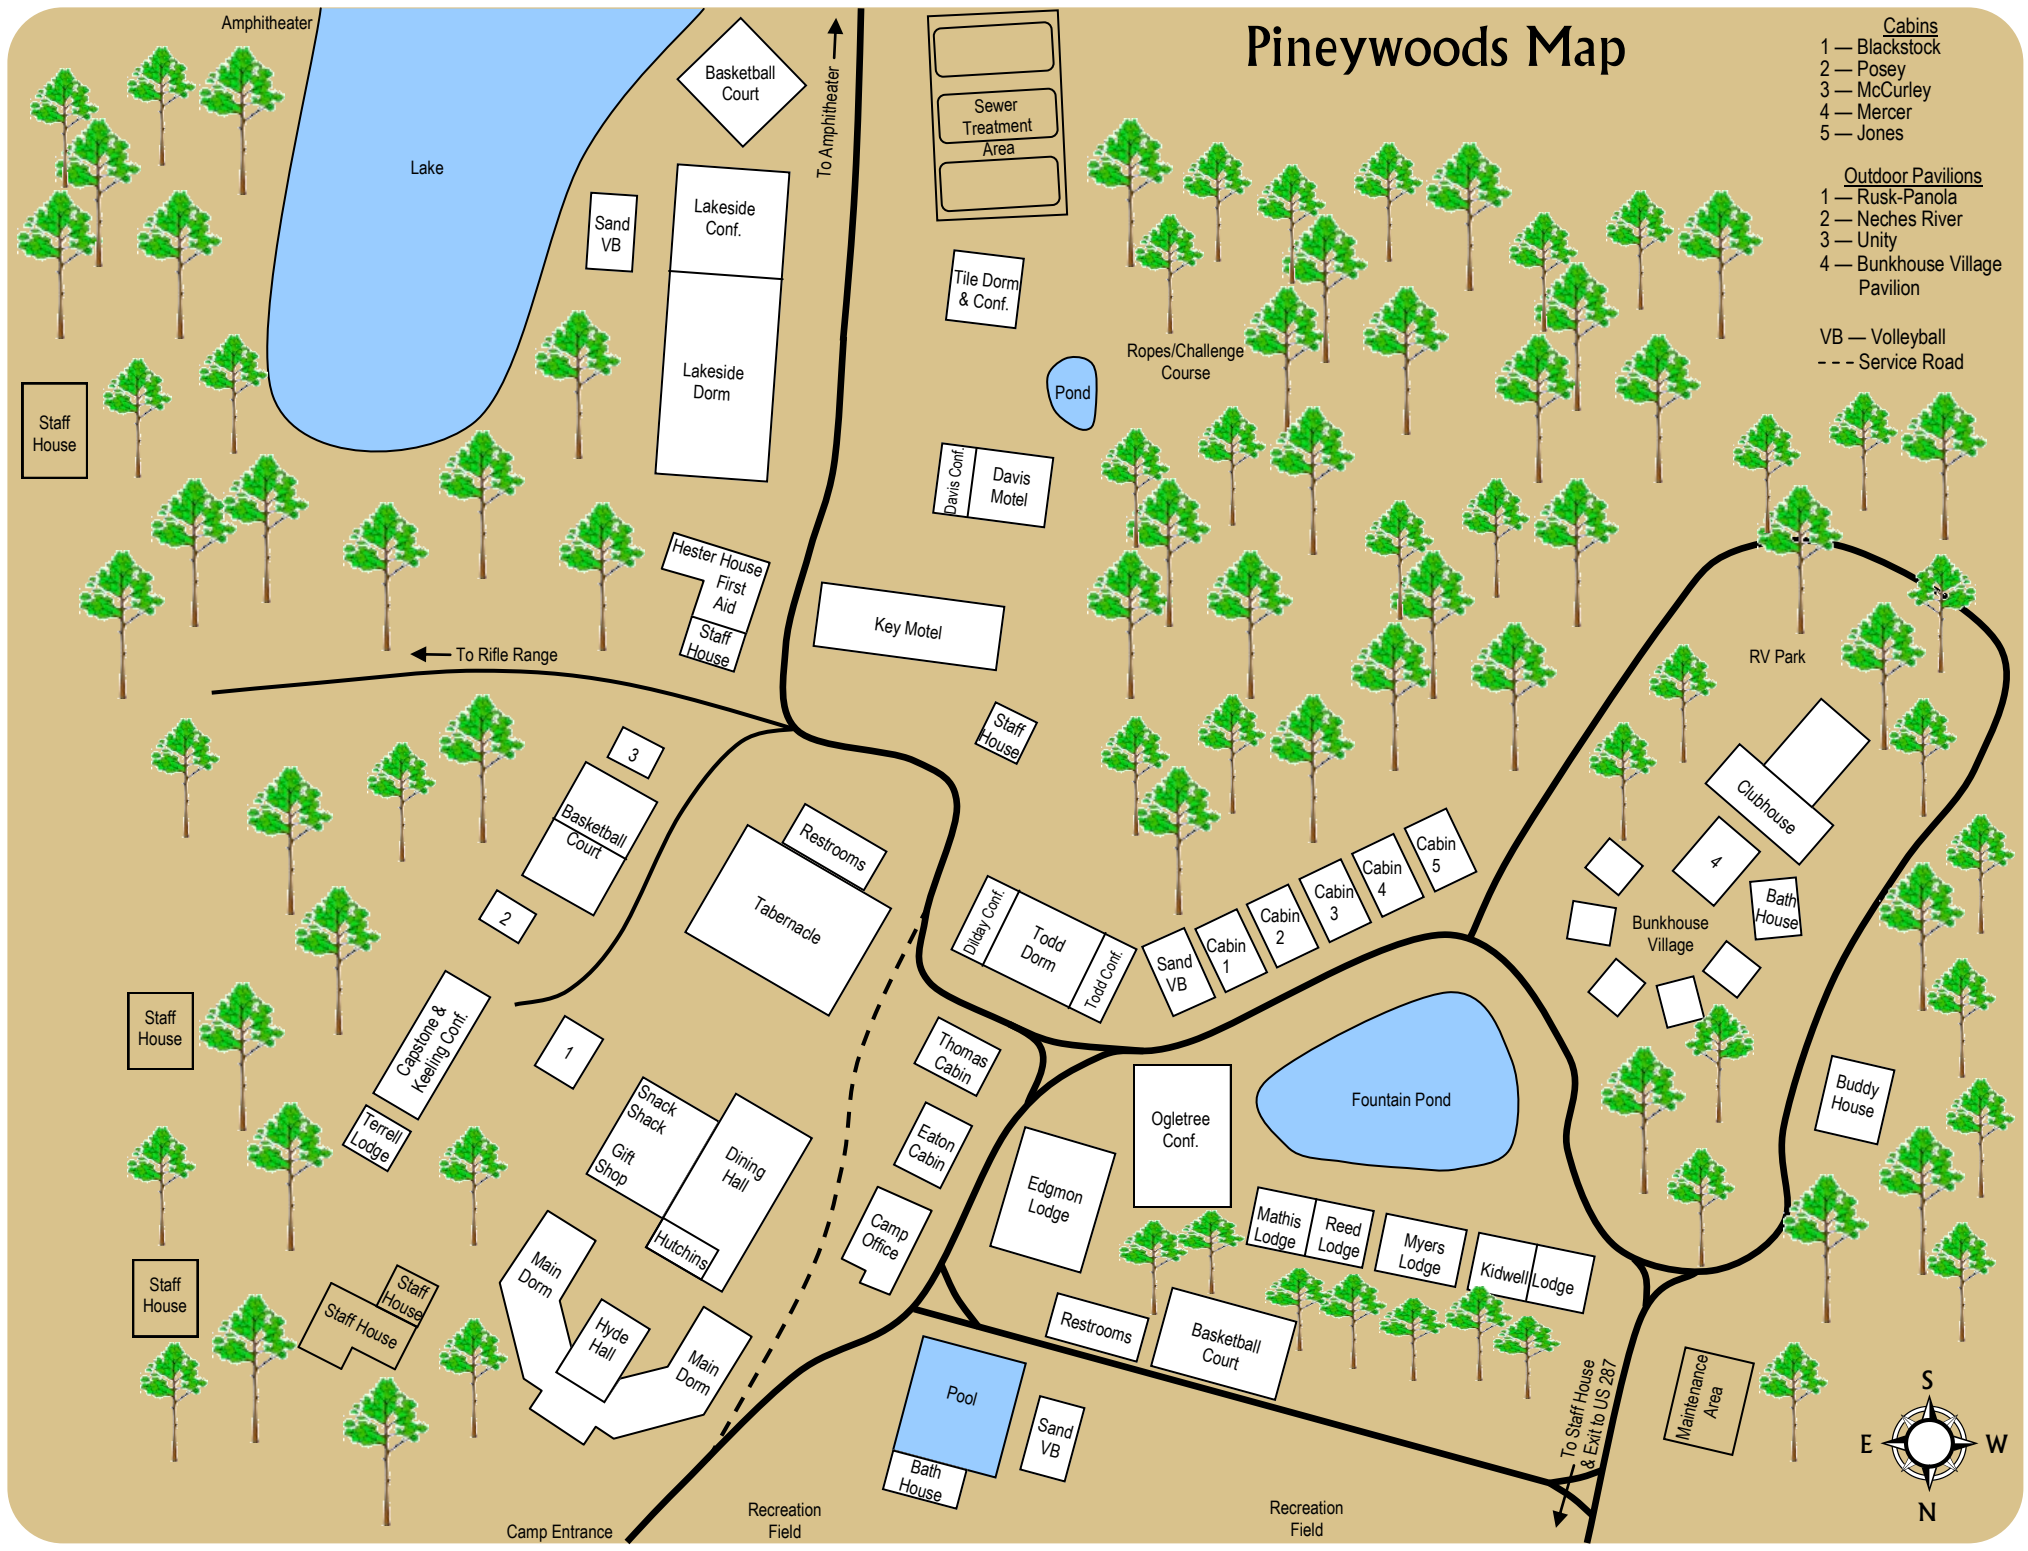

Pineywoods Map

1. **Cabins**
2. 1 — Blackstock
   - 2 — Posey
   - 3 — McCurley
   - 4 — Mercer
   - 5 — Jones

1. **Outdoor Pavilions**
2. 1 — Rusk-Panola
   - 2 — Neches River
   - 3 — Unity
   - 4 — Bunkhouse Village Pavilion

VB — Volleyball
--- Service Road

Staff House

Staff House

Staff House

Lake

Amphitheater

Basketball Court

Lakeside Conf.

Lakeside Dorm

Sand VB

Sewer Treatment Area

Tile Dorm & Conf.

Davis Motel

Key Motel

Hester House
First Aid
Staff House

To Rifle Range

Staff House

Ropes/Challenge Course

Pond

3
Basketball Court
2

Restrooms

Tabernacle

Dixley Conf.
Todd Dorm
Todd Conf.

Sand VB
Cabin 1
Cabin 2
Cabin 3
Cabin 4
Cabin 5

RV Park

Clubhouse

Bunkhouse Village

Bath House

Buddy House

Fountain Pond

Ogletree Conf.

Edgmon Lodge

Mathis Lodge
Reed Lodge
Myers Lodge
Kidwell Lodge

Pool

Sand VB

Basketball Court

Restrooms

Recreation Field

Recreation Field

Camp Entrance

Camp Office

Dining Hall

Gift Shop

Snack Shack

Captions & Keating Conf.

Main Dorm

Hyde Hall

Hutchins

Thomas Cabin

Eaton Cabin

Maintenance Area

To Staff House & Exit to US 287